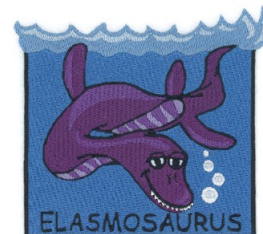

Name: Elasmosaurus Square Machine
Embroidery Design

SKU: SB01-CD080511KC

Brand: Starbird Inc

Unique Colors: 13 (12 color Stops)

Unique Colors

	Color Name (Color Code)	Manufacturer - Type
	Super White (1001) [No Color Selected]	madeira - rayon
	Dusty Lilac (1263) [No Color Selected]	madeira - rayon
	Crocus (286)	Exquisite - Polyester 1000m

Complete Color Sequence

#		Color Name (Color Code)	Manufacturer - Type
1		Super White (1001) [No Color Selected]	madeira - rayon
2		Super White (1001) [No Color Selected]	madeira - rayon
3		Crocus (286)	Exquisite - Polyester 1000m