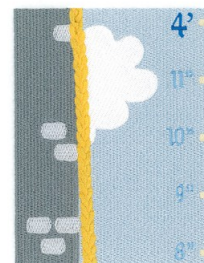

Name: Rapunzel 4 Panel Machine Embroidery Design

SKU: SB01-CD080411TF

Brand: Starbird Inc

Unique Colors: 13 (8 color Stops)

Unique Colors

	Color Name (Color Code)	Manufacturer - Type
	Super White (1001) [No Color Selected]	madeira - rayon
	Dusty Lilac (1263) [No Color Selected]	madeira - rayon
	Crocus (286)	Exquisite - Polyester 1000m

Complete Color Sequence

#		Color Name (Color Code)	Manufacturer - Type
1		Super White (1001) [No Color Selected]	madeira - rayon
2		Super White (1001) [No Color Selected]	madeira - rayon
3		Crocus (286)	Exquisite - Polyester 1000m