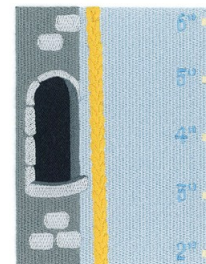

Name: Rapunzel 3 1/2" Panel Machine
Embroidery Design

SKU: SB01-CD080411TE

Brand: Starbird Inc

Unique Colors: 13 (10 color Stops)

Unique Colors

	Color Name (Color Code)	Manufacturer - Type
	Super White (1001) [No Color Selected]	madeira - rayon
	Dusty Lilac (1263) [No Color Selected]	madeira - rayon
	Crocus (286)	Exquisite - Polyester 1000m

Complete Color Sequence

#		Color Name (Color Code)	Manufacturer - Type
1		Super White (1001) [No Color Selected]	madeira - rayon
2		Super White (1001) [No Color Selected]	madeira - rayon
3		Crocus (286)	Exquisite - Polyester 1000m