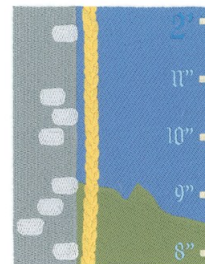

Name: Rapunzel 2" Panel Machine Embroidery Design

SKU: SB01-CD080411TB

Brand: Starbird Inc

Unique Colors: 13 (8 color Stops)

Unique Colors

	Color Name (Color Code)	Manufacturer - Type
	Super White (1001) [No Color Selected]	madeira - rayon
	Dusty Lilac (1263) [No Color Selected]	madeira - rayon
	Crocus (286)	Exquisite - Polyester 1000m

Complete Color Sequence

#		Color Name (Color Code)	Manufacturer - Type
1		Super White (1001) [No Color Selected]	madeira - rayon
2		Super White (1001) [No Color Selected]	madeira - rayon
3		Crocus (286)	Exquisite - Polyester 1000m