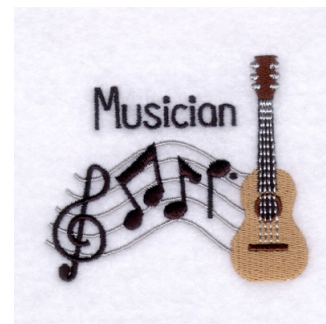

Name: Musician Machine Embroidery Design

SKU: SB01-CD080406FG

Brand: Starbird Inc

Unique Colors: 13 (6 color Stops)

Unique Colors

	Color Name (Color Code)	Manufacturer - Type
	Super White (1001) [No Color Selected]	madeira - rayon
	Dusty Lilac (1263) [No Color Selected]	madeira - rayon
	Crocus (286)	Exquisite - Polyester 1000m

Complete Color Sequence

#		Color Name (Color Code)	Manufacturer - Type
1		Super White (1001) [No Color Selected]	madeira - rayon
2		Super White (1001) [No Color Selected]	madeira - rayon
3		Crocus (286)	Exquisite - Polyester 1000m