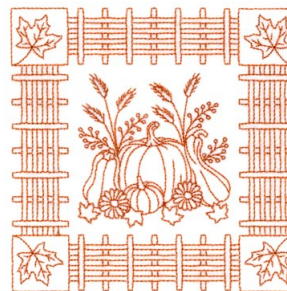

Name: Fall Quilt Square Machine Embroidery Design

SKU: SB01-CD080116FG

Brand: Starbird Inc

Unique Colors: 13 (1 color Stops)

Unique Colors

	Color Name (Color Code)	Manufacturer - Type
	Super White (1001) [No Color Selected]	madeira - rayon
	Dusty Lilac (1263) [No Color Selected]	madeira - rayon
	Crocus (286)	Exquisite - Polyester 1000m

Complete Color Sequence

#		Color Name (Color Code)	Manufacturer - Type
1		Super White (1001) [No Color Selected]	madeira - rayon
2		Super White (1001) [No Color Selected]	madeira - rayon
3		Crocus (286)	Exquisite - Polyester 1000m