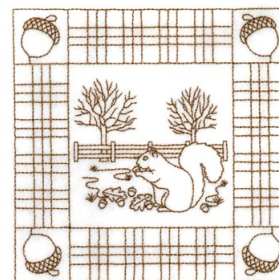

**Name:** Squirrel Quilt Square Machine  
Embroidery Design

**SKU:** SB01-CD080116FF

**Brand:** Starbird Inc

**Unique Colors:** 13 (1 color Stops)

## Unique Colors

	<b>Color Name (Color Code)</b>	<b>Manufacturer - Type</b>
	Super White (1001) [No Color Selected]	madeira - rayon
	Dusty Lilac (1263) [No Color Selected]	madeira - rayon
	Crocus (286)	Exquisite - Polyester 1000m