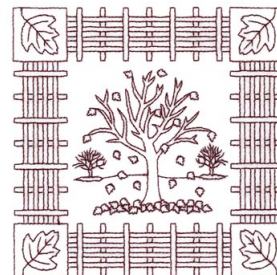

Name: Fall Tree Quilt Square Machine
Embroidery Design

SKU: SB01-CD080116FE

Brand: Starbird Inc

Unique Colors: 13 (1 color Stops)

Unique Colors

	Color Name (Color Code)	Manufacturer - Type
	Super White (1001) [No Color Selected]	madeira - rayon
	Dusty Lilac (1263) [No Color Selected]	madeira - rayon
	Crocus (286)	Exquisite - Polyester 1000m

Complete Color Sequence

#		Color Name (Color Code)	Manufacturer - Type
1		Super White (1001) [No Color Selected]	madeira - rayon
2		Super White (1001) [No Color Selected]	madeira - rayon
3		Crocus (286)	Exquisite - Polyester 1000m