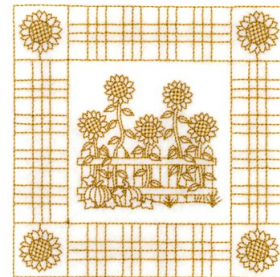

Name: Sunflower Quilt Square Machine
Embroidery Design

SKU: SB01-CD080116FD

Brand: Starbird Inc

Unique Colors: 13 (1 color Stops)

Unique Colors

	Color Name (Color Code)	Manufacturer - Type
	Super White (1001) [No Color Selected]	madeira - rayon
	Dusty Lilac (1263) [No Color Selected]	madeira - rayon
	Crocus (286)	Exquisite - Polyester 1000m

Complete Color Sequence

#		Color Name (Color Code)	Manufacturer - Type
1		Super White (1001) [No Color Selected]	madeira - rayon
2		Super White (1001) [No Color Selected]	madeira - rayon
3		Crocus (286)	Exquisite - Polyester 1000m