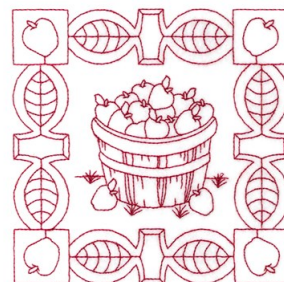

**Name:** Apple Bushel Quilt Square Machine  
Embroidery Design

**SKU:** SB01-CD080116FB

**Brand:** Starbird Inc

**Unique Colors:** 13 (1 color Stops)