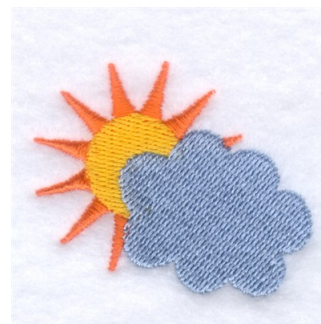

**Name:** Sun and Cloud Machine Embroidery Design

**SKU:** SB01-CD073009TH

**Brand:** Starbird Inc

**Unique Colors:** 13 (3 color Stops)

## Unique Colors

	<b>Color Name (Color Code)</b>	<b>Manufacturer - Type</b>
	Super White (1001) [No Color Selected]	madeira - rayon
	Dusty Lilac (1263) [No Color Selected]	madeira - rayon
	Crocus (286)	Exquisite - Polyester 1000m

# Complete Color Sequence

#		Color Name (Color Code)	Manufacturer - Type
1		Super White (1001) [No Color Selected]	madeira - rayon
2		Super White (1001) [No Color Selected]	madeira - rayon
3		Crocus (286)	Exquisite - Polyester 1000m