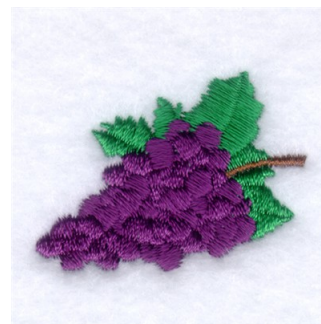

Name: Grapes Machine Embroidery Design

SKU: SB01-CD073009TG

Brand: Starbird Inc

Unique Colors: 13 (3 color Stops)

Unique Colors

	Color Name (Color Code)	Manufacturer - Type
	Super White (1001) [No Color Selected]	madeira - rayon
	Dusty Lilac (1263) [No Color Selected]	madeira - rayon
	Crocus (286)	Exquisite - Polyester 1000m

Complete Color Sequence

#		Color Name (Color Code)	Manufacturer - Type
1		Super White (1001) [No Color Selected]	madeira - rayon
2		Super White (1001) [No Color Selected]	madeira - rayon
3		Crocus (286)	Exquisite - Polyester 1000m