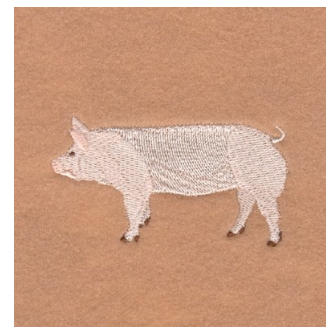

Name: Yorkshire Pig Machine Embroidery Design

SKU: SB01-CD073008TK

Brand: Starbird Inc

Unique Colors: 13 (15 color Stops)

Unique Colors

	Color Name (Color Code)	Manufacturer - Type
	Super White (1001) [No Color Selected]	madeira - rayon
	Dusty Lilac (1263) [No Color Selected]	madeira - rayon
	Crocus (286)	Exquisite - Polyester 1000m

Complete Color Sequence

#		Color Name (Color Code)	Manufacturer - Type
1		Super White (1001) [No Color Selected]	madeira - rayon
2		Super White (1001) [No Color Selected]	madeira - rayon
3		Crocus (286)	Exquisite - Polyester 1000m