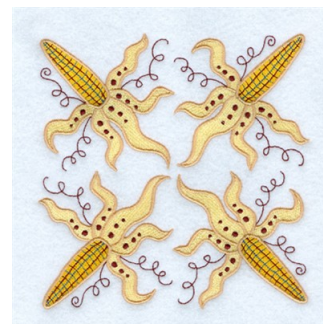

Name: Jacobean Corn Square Machine
Embroidery Design

SKU: SB01-CD072910TB

Brand: Starbird Inc

Unique Colors: 13 (15 color Stops)

Unique Colors

	Color Name (Color Code)	Manufacturer - Type
	Super White (1001) [No Color Selected]	madeira - rayon
	Dusty Lilac (1263) [No Color Selected]	madeira - rayon
	Crocus (286)	Exquisite - Polyester 1000m

Complete Color Sequence

#		Color Name (Color Code)	Manufacturer - Type
1		Super White (1001) [No Color Selected]	madeira - rayon
2		Super White (1001) [No Color Selected]	madeira - rayon
3		Crocus (286)	Exquisite - Polyester 1000m