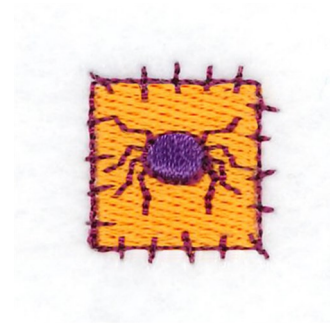

Name: Little Miss Muffet Spider Patch

SKU: SB01-CD072817FL

Brand: Starbird Inc

Unique Colors: 13 (3 color Stops)

Unique Colors

| | Color Name (Color Code) | Manufacturer - Type |
|--|--|-----------------------------|
|  | Super White (1001) [No Color Selected] | madeira - rayon |
|  | Dusty Lilac (1263) [No Color Selected] | madeira - rayon |
|  | Crocus (286) | Exquisite - Polyester 1000m |

Complete Color Sequence

| # | | Color Name (Color Code) | Manufacturer - Type |
|---|---|--|--------------------------------|
| 1 |  | Super White (1001) [No Color Selected] | madeira - rayon |
| 2 |  | Super White (1001) [No Color Selected] | madeira - rayon |
| 3 |  | Crocus (286) | Exquisite - Polyester 1000m |