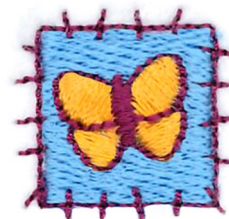

Name: Little Miss Muffet Butterfly Patch

SKU: SB01-CD072817FG

Brand: Starbird Inc

Unique Colors: 13 (3 color Stops)

Unique Colors

	Color Name (Color Code)	Manufacturer - Type
	Super White (1001) [No Color Selected]	madeira - rayon
	Dusty Lilac (1263) [No Color Selected]	madeira - rayon
	Crocus (286)	Exquisite - Polyester 1000m

Complete Color Sequence

#		Color Name (Color Code)	Manufacturer - Type
1		Super White (1001) [No Color Selected]	madeira - rayon
2		Super White (1001) [No Color Selected]	madeira - rayon
3		Crocus (286)	Exquisite - Polyester 1000m