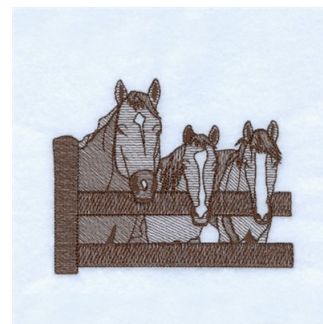

Name: Rodeo Horses At Fence Machine
Embroidery Design

SKU: SB01-CD072811TI

Brand: Starbird Inc

Unique Colors: 13 (1 color Stops)

Unique Colors

	Color Name (Color Code)	Manufacturer - Type
	Super White (1001) [No Color Selected]	madeira - rayon
	Dusty Lilac (1263) [No Color Selected]	madeira - rayon
	Crocus (286)	Exquisite - Polyester 1000m