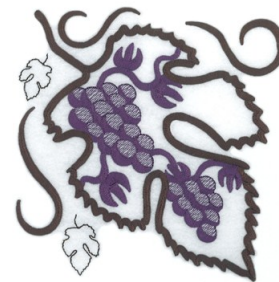

**Name:** Grape Leaf Toile Machine Embroidery Design

**SKU:** SB01-CD072712TF

**Brand:** Starbird Inc

**Unique Colors:** 13 (2 color Stops)

## Unique Colors

	<b>Color Name (Color Code)</b>	<b>Manufacturer - Type</b>
	Super White (1001) [No Color Selected]	madeira - rayon
	Dusty Lilac (1263) [No Color Selected]	madeira - rayon
	Crocus (286)	Exquisite - Polyester 1000m

# Complete Color Sequence

#		Color Name (Color Code)	Manufacturer - Type
1		Super White (1001) [No Color Selected]	madeira - rayon
2		Super White (1001) [No Color Selected]	madeira - rayon
3		Crocus (286)	Exquisite - Polyester 1000m