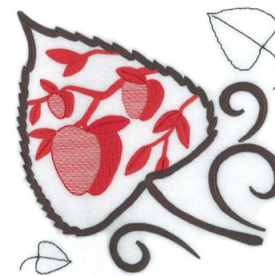

Name: Apple Leaf Toile Machine Embroidery Design

SKU: SB01-CD072712TB

Brand: Starbird Inc

Unique Colors: 13 (2 color Stops)

Unique Colors

| | Color Name (Color Code) | Manufacturer - Type |
|--|--|-----------------------------|
|  | Super White (1001) [No Color Selected] | madeira - rayon |
|  | Dusty Lilac (1263) [No Color Selected] | madeira - rayon |
|  | Crocus (286) | Exquisite - Polyester 1000m |

Complete Color Sequence

| # | | Color Name (Color Code) | Manufacturer - Type |
|---|---|--|--------------------------------|
| 1 |  | Super White (1001) [No Color Selected] | madeira - rayon |
| 2 |  | Super White (1001) [No Color Selected] | madeira - rayon |
| 3 |  | Crocus (286) | Exquisite - Polyester 1000m |