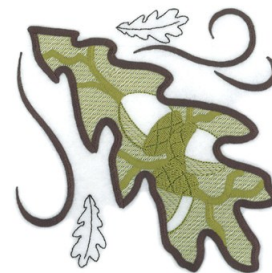

Name: Acorn Leaf Toile Machine Embroidery Design

SKU: SB01-CD072712TA

Brand: Starbird Inc

Unique Colors: 13 (2 color Stops)

Unique Colors

	Color Name (Color Code)	Manufacturer - Type
	Super White (1001) [No Color Selected]	madeira - rayon
	Dusty Lilac (1263) [No Color Selected]	madeira - rayon
	Crocus (286)	Exquisite - Polyester 1000m

Complete Color Sequence

#		Color Name (Color Code)	Manufacturer - Type
1		Super White (1001) [No Color Selected]	madeira - rayon
2		Super White (1001) [No Color Selected]	madeira - rayon
3		Crocus (286)	Exquisite - Polyester 1000m