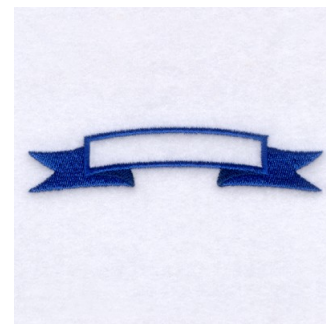

Name: Ribbon Banner Machine Embroidery Design

SKU: SB01-CD072709TL

Brand: Starbird Inc

Unique Colors: 13 (3 color Stops)

Unique Colors

	Color Name (Color Code)	Manufacturer - Type
	Super White (1001) [No Color Selected]	madeira - rayon
	Dusty Lilac (1263) [No Color Selected]	madeira - rayon
	Crocus (286)	Exquisite - Polyester 1000m

Complete Color Sequence

#		Color Name (Color Code)	Manufacturer - Type
1		Super White (1001) [No Color Selected]	madeira - rayon
2		Super White (1001) [No Color Selected]	madeira - rayon
3		Crocus (286)	Exquisite - Polyester 1000m