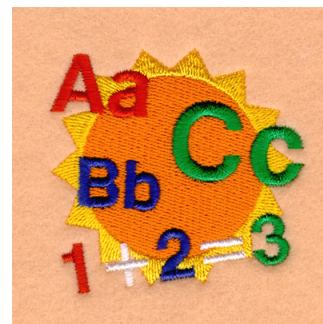

**Name:** ABC & 123s

**SKU:** SB01-CD072706TC

**Brand:** Starbird Inc

**Unique Colors:** 13 (6 color Stops)

## Unique Colors

	<b>Color Name (Color Code)</b>	<b>Manufacturer - Type</b>
	Super White (1001) [No Color Selected]	madeira - rayon
	Dusty Lilac (1263) [No Color Selected]	madeira - rayon
	Crocus (286)	Exquisite - Polyester 1000m

# Complete Color Sequence

#		Color Name (Color Code)	Manufacturer - Type
1		Super White (1001) [No Color Selected]	madeira - rayon
2		Super White (1001) [No Color Selected]	madeira - rayon
3		Crocus (286)	Exquisite - Polyester 1000m