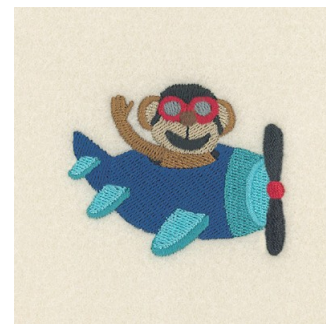

Name: Monkey & Plane Machine Embroidery Design

SKU: SB01-CD072611TT

Brand: Starbird Inc

Unique Colors: 13 (12 color Stops)

Unique Colors

	Color Name (Color Code)	Manufacturer - Type
	Super White (1001) [No Color Selected]	madeira - rayon
	Dusty Lilac (1263) [No Color Selected]	madeira - rayon
	Crocus (286)	Exquisite - Polyester 1000m

Complete Color Sequence

#		Color Name (Color Code)	Manufacturer - Type
1		Super White (1001) [No Color Selected]	madeira - rayon
2		Super White (1001) [No Color Selected]	madeira - rayon
3		Crocus (286)	Exquisite - Polyester 1000m