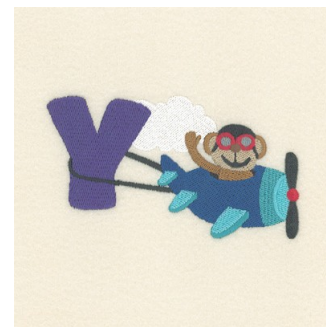

Name: Monkey Y Machine Embroidery Design

SKU: SB01-CD072611TN

Brand: Starbird Inc

Unique Colors: 13 (15 color Stops)

Unique Colors

	Color Name (Color Code)	Manufacturer - Type
	Super White (1001) [No Color Selected]	madeira - rayon
	Dusty Lilac (1263) [No Color Selected]	madeira - rayon
	Crocus (286)	Exquisite - Polyester 1000m

Complete Color Sequence

#		Color Name (Color Code)	Manufacturer - Type
1		Super White (1001) [No Color Selected]	madeira - rayon
2		Super White (1001) [No Color Selected]	madeira - rayon
3		Crocus (286)	Exquisite - Polyester 1000m