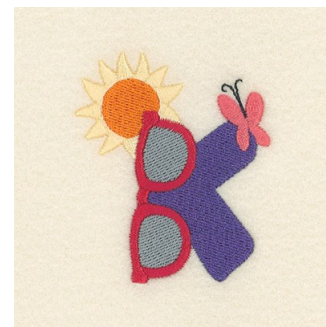

Name: Monkey K Machine Embroidery Design

SKU: SB01-CD072611TL

Brand: Starbird Inc

Unique Colors: 13 (7 color Stops)

Unique Colors

	Color Name (Color Code)	Manufacturer - Type
	Super White (1001) [No Color Selected]	madeira - rayon
	Dusty Lilac (1263) [No Color Selected]	madeira - rayon
	Crocus (286)	Exquisite - Polyester 1000m

Complete Color Sequence

#		Color Name (Color Code)	Manufacturer - Type
1		Super White (1001) [No Color Selected]	madeira - rayon
2		Super White (1001) [No Color Selected]	madeira - rayon
3		Crocus (286)	Exquisite - Polyester 1000m