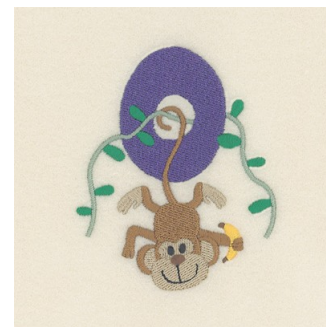

Name: Monkey O Machine Embroidery Design

SKU: SB01-CD072611TJ

Brand: Starbird Inc

Unique Colors: 13 (14 color Stops)

Unique Colors

	Color Name (Color Code)	Manufacturer - Type
	Super White (1001) [No Color Selected]	madeira - rayon
	Dusty Lilac (1263) [No Color Selected]	madeira - rayon
	Crocus (286)	Exquisite - Polyester 1000m

Complete Color Sequence

#		Color Name (Color Code)	Manufacturer - Type
1		Super White (1001) [No Color Selected]	madeira - rayon
2		Super White (1001) [No Color Selected]	madeira - rayon
3		Crocus (286)	Exquisite - Polyester 1000m