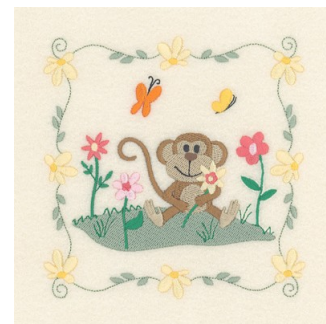

Name: Monkey Flower Square Machine
Embroidery Design

SKU: SB01-CD072611TE

Brand: Starbird Inc

Unique Colors: 13 (23 color Stops)

Unique Colors

	Color Name (Color Code)	Manufacturer - Type
	Super White (1001) [No Color Selected]	madeira - rayon
	Dusty Lilac (1263) [No Color Selected]	madeira - rayon
	Crocus (286)	Exquisite - Polyester 1000m

Complete Color Sequence

#		Color Name (Color Code)	Manufacturer - Type
1		Super White (1001) [No Color Selected]	madeira - rayon
2		Super White (1001) [No Color Selected]	madeira - rayon
3		Crocus (286)	Exquisite - Polyester 1000m