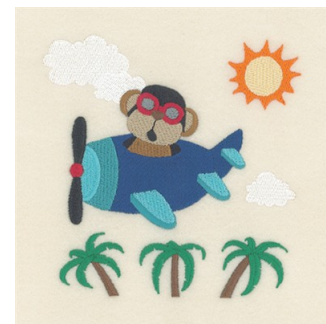

Name: Monkey Plane Decor Machine
Embroidery Design

SKU: SB01-CD072611TB

Brand: Starbird Inc

Unique Colors: 13 (19 color Stops)

Unique Colors

	Color Name (Color Code)	Manufacturer - Type
	Super White (1001) [No Color Selected]	madeira - rayon
	Dusty Lilac (1263) [No Color Selected]	madeira - rayon
	Crocus (286)	Exquisite - Polyester 1000m

Complete Color Sequence

#		Color Name (Color Code)	Manufacturer - Type
1		Super White (1001) [No Color Selected]	madeira - rayon
2		Super White (1001) [No Color Selected]	madeira - rayon
3		Crocus (286)	Exquisite - Polyester 1000m