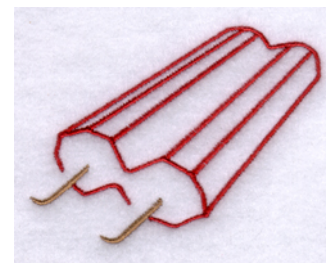

Name: Popsicle Machine Embroidery Design

SKU: SB01-CD072605KF

Brand: Starbird Inc

Unique Colors: 13 (2 color Stops)

Unique Colors

	Color Name (Color Code)	Manufacturer - Type
	Super White (1001) [No Color Selected]	madeira - rayon
	Dusty Lilac (1263) [No Color Selected]	madeira - rayon
	Crocus (286)	Exquisite - Polyester 1000m

Complete Color Sequence

#		Color Name (Color Code)	Manufacturer - Type
1		Super White (1001) [No Color Selected]	madeira - rayon
2		Super White (1001) [No Color Selected]	madeira - rayon
3		Crocus (286)	Exquisite - Polyester 1000m