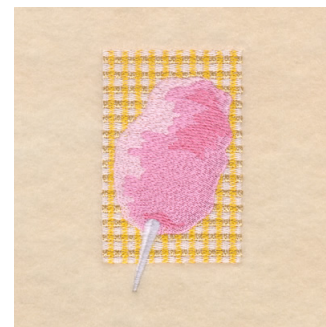

**Name:** Cotton Candy Machine Embroidery Design

**SKU:** SB01-CD072408KE

**Brand:** Starbird Inc

**Unique Colors:** 13 (9 color Stops)

## Unique Colors

	<b>Color Name (Color Code)</b>	<b>Manufacturer - Type</b>
	Super White (1001) [No Color Selected]	madeira - rayon
	Dusty Lilac (1263) [No Color Selected]	madeira - rayon
	Crocus (286)	Exquisite - Polyester 1000m

# Complete Color Sequence

#		Color Name (Color Code)	Manufacturer - Type
1		Super White (1001) [No Color Selected]	madeira - rayon
2		Super White (1001) [No Color Selected]	madeira - rayon
3		Crocus (286)	Exquisite - Polyester 1000m