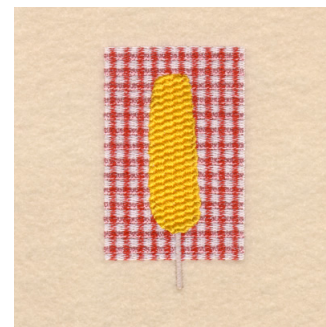

Name: Corn on the Cob Machine Embroidery Design

SKU: SB01-CD072408KD

Brand: Starbird Inc

Unique Colors: 13 (5 color Stops)

Unique Colors

	Color Name (Color Code)	Manufacturer - Type
	Super White (1001) [No Color Selected]	madeira - rayon
	Dusty Lilac (1263) [No Color Selected]	madeira - rayon
	Crocus (286)	Exquisite - Polyester 1000m

Complete Color Sequence

#		Color Name (Color Code)	Manufacturer - Type
1		Super White (1001) [No Color Selected]	madeira - rayon
2		Super White (1001) [No Color Selected]	madeira - rayon
3		Crocus (286)	Exquisite - Polyester 1000m