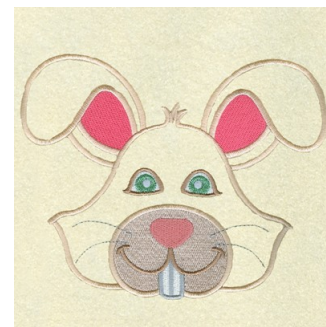

Name: Rabbit Face Machine Embroidery Design

SKU: SB01-CD072210TQ

Brand: Starbird Inc

Unique Colors: 13 (13 color Stops)

Unique Colors

	Color Name (Color Code)	Manufacturer - Type
	Super White (1001) [No Color Selected]	madeira - rayon
	Dusty Lilac (1263) [No Color Selected]	madeira - rayon
	Crocus (286)	Exquisite - Polyester 1000m

Complete Color Sequence

#		Color Name (Color Code)	Manufacturer - Type
1		Super White (1001) [No Color Selected]	madeira - rayon
2		Super White (1001) [No Color Selected]	madeira - rayon
3		Crocus (286)	Exquisite - Polyester 1000m