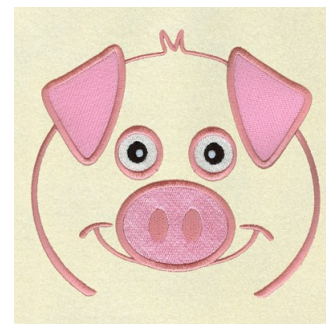

Name: Pig Face Machine Embroidery Design

SKU: SB01-CD072210TO

Brand: Starbird Inc

Unique Colors: 13 (7 color Stops)

Unique Colors

	Color Name (Color Code)	Manufacturer - Type
	Super White (1001) [No Color Selected]	madeira - rayon
	Dusty Lilac (1263) [No Color Selected]	madeira - rayon
	Crocus (286)	Exquisite - Polyester 1000m