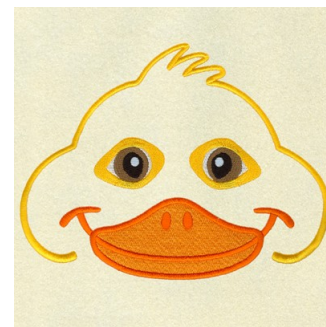

Name: Duck Face Machine Embroidery Design

SKU: SB01-CD072210TG

Brand: Starbird Inc

Unique Colors: 13 (7 color Stops)

Unique Colors

	Color Name (Color Code)	Manufacturer - Type
	Super White (1001) [No Color Selected]	madeira - rayon
	Dusty Lilac (1263) [No Color Selected]	madeira - rayon
	Crocus (286)	Exquisite - Polyester 1000m