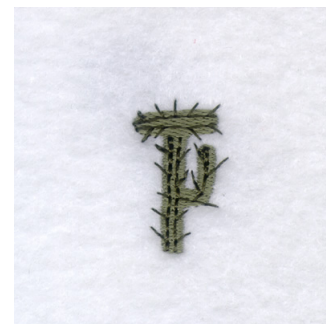

Name: Cactus Font "T" Machine Embroidery Design

SKU: SB01-CD072208FT

Brand: Starbird Inc

Unique Colors: 13 (2 color Stops)

Unique Colors

	Color Name (Color Code)	Manufacturer - Type
	Super White (1001) [No Color Selected]	madeira - rayon
	Dusty Lilac (1263) [No Color Selected]	madeira - rayon
	Crocus (286)	Exquisite - Polyester 1000m

Complete Color Sequence

#		Color Name (Color Code)	Manufacturer - Type
1		Super White (1001) [No Color Selected]	madeira - rayon
2		Super White (1001) [No Color Selected]	madeira - rayon
3		Crocus (286)	Exquisite - Polyester 1000m