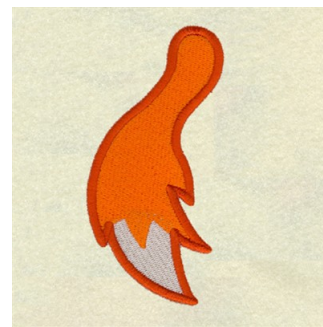

Name: Fox Tail Machine Embroidery Design

SKU: SB01-CD072110TF

Brand: Starbird Inc

Unique Colors: 13 (3 color Stops)

Unique Colors

	Color Name (Color Code)	Manufacturer - Type
	Super White (1001) [No Color Selected]	madeira - rayon
	Dusty Lilac (1263) [No Color Selected]	madeira - rayon
	Crocus (286)	Exquisite - Polyester 1000m

Complete Color Sequence

#		Color Name (Color Code)	Manufacturer - Type
1		Super White (1001) [No Color Selected]	madeira - rayon
2		Super White (1001) [No Color Selected]	madeira - rayon
3		Crocus (286)	Exquisite - Polyester 1000m