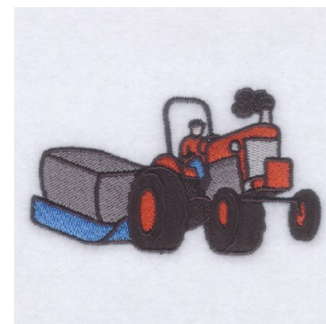

Name: Tractor Pull Machine Embroidery Design

SKU: SB01-CD072009TK

Brand: Starbird Inc

Unique Colors: 13 (9 color Stops)

Unique Colors

	Color Name (Color Code)	Manufacturer - Type
	Super White (1001) [No Color Selected]	madeira - rayon
	Dusty Lilac (1263) [No Color Selected]	madeira - rayon
	Crocus (286)	Exquisite - Polyester 1000m