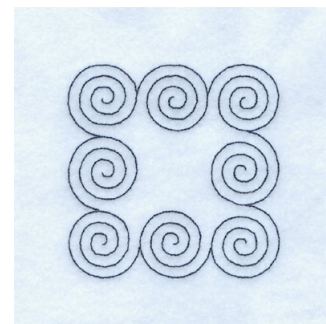

Name: Swirl Stipple Machine Embroidery Design

SKU: SB01-CD071910TR

Brand: Starbird Inc

Unique Colors: 13 (1 color Stops)

Unique Colors

	Color Name (Color Code)	Manufacturer - Type
	Super White (1001) [No Color Selected]	madeira - rayon
	Dusty Lilac (1263) [No Color Selected]	madeira - rayon
	Crocus (286)	Exquisite - Polyester 1000m

Complete Color Sequence

#		Color Name (Color Code)	Manufacturer - Type
1		Super White (1001) [No Color Selected]	madeira - rayon
2		Super White (1001) [No Color Selected]	madeira - rayon
3		Crocus (286)	Exquisite - Polyester 1000m