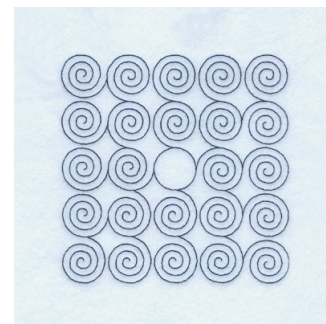

Name: Swirl Stipple Machine Embroidery Design

SKU: SB01-CD071910TQ

Brand: Starbird Inc

Unique Colors: 13 (1 color Stops)

Unique Colors

	Color Name (Color Code)	Manufacturer - Type
	Super White (1001) [No Color Selected]	madeira - rayon
	Dusty Lilac (1263) [No Color Selected]	madeira - rayon
	Crocus (286)	Exquisite - Polyester 1000m

Complete Color Sequence

#		Color Name (Color Code)	Manufacturer - Type
1		Super White (1001) [No Color Selected]	madeira - rayon
2		Super White (1001) [No Color Selected]	madeira - rayon
3		Crocus (286)	Exquisite - Polyester 1000m