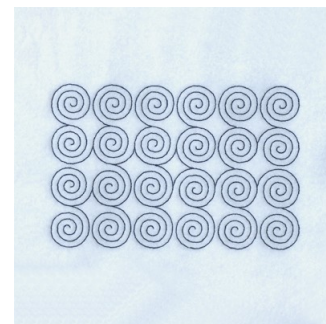

Name: Swirl Stipple Machine Embroidery Design

SKU: SB01-CD071910TP

Brand: Starbird Inc

Unique Colors: 13 (1 color Stops)

Unique Colors

	Color Name (Color Code)	Manufacturer - Type
	Super White (1001) [No Color Selected]	madeira - rayon
	Dusty Lilac (1263) [No Color Selected]	madeira - rayon
	Crocus (286)	Exquisite - Polyester 1000m

Complete Color Sequence

#		Color Name (Color Code)	Manufacturer - Type
1		Super White (1001) [No Color Selected]	madeira - rayon
2		Super White (1001) [No Color Selected]	madeira - rayon
3		Crocus (286)	Exquisite - Polyester 1000m