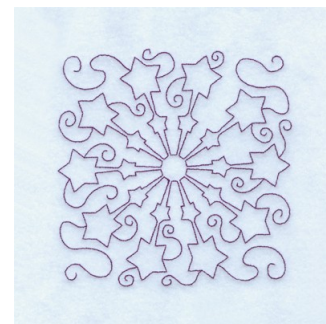

**Name:** Star Stipple Machine Embroidery Design

**SKU:** SB01-CD071910TO

**Brand:** Starbird Inc

**Unique Colors:** 13 (1 color Stops)

## Unique Colors

	<b>Color Name (Color Code)</b>	<b>Manufacturer - Type</b>
	Super White (1001) [No Color Selected]	madeira - rayon
	Dusty Lilac (1263) [No Color Selected]	madeira - rayon
	Crocus (286)	Exquisite - Polyester 1000m

# Complete Color Sequence

#		Color Name (Color Code)	Manufacturer - Type
1		Super White (1001) [No Color Selected]	madeira - rayon
2		Super White (1001) [No Color Selected]	madeira - rayon
3		Crocus (286)	Exquisite - Polyester 1000m