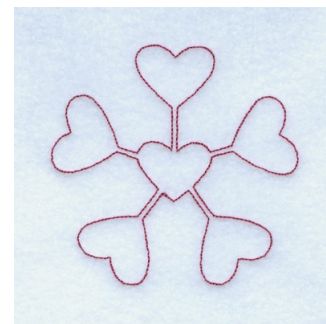

Name: Heart Stipple Machine Embroidery Design

SKU: SB01-CD071910TK

Brand: Starbird Inc

Unique Colors: 13 (1 color Stops)

Unique Colors

	Color Name (Color Code)	Manufacturer - Type
	Super White (1001) [No Color Selected]	madeira - rayon
	Dusty Lilac (1263) [No Color Selected]	madeira - rayon
	Crocus (286)	Exquisite - Polyester 1000m

Complete Color Sequence

#		Color Name (Color Code)	Manufacturer - Type
1		Super White (1001) [No Color Selected]	madeira - rayon
2		Super White (1001) [No Color Selected]	madeira - rayon
3		Crocus (286)	Exquisite - Polyester 1000m