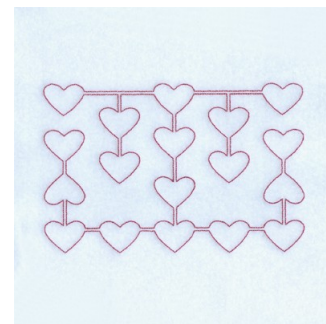

**Name:** Heart Stipple Machine Embroidery Design

**SKU:** SB01-CD071910TJ

**Brand:** Starbird Inc

**Unique Colors:** 13 (1 color Stops)

## Unique Colors

	<b>Color Name (Color Code)</b>	<b>Manufacturer - Type</b>
	Super White (1001) [No Color Selected]	madeira - rayon
	Dusty Lilac (1263) [No Color Selected]	madeira - rayon
	Crocus (286)	Exquisite - Polyester 1000m

# Complete Color Sequence

#		Color Name (Color Code)	Manufacturer - Type
1		Super White (1001) [No Color Selected]	madeira - rayon
2		Super White (1001) [No Color Selected]	madeira - rayon
3		Crocus (286)	Exquisite - Polyester 1000m