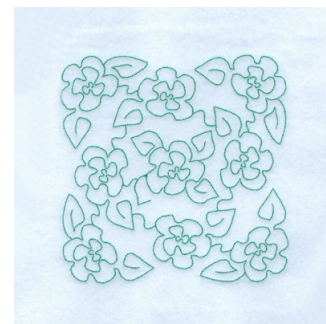

**Name:** Flower Stipple Machine Embroidery Design

**SKU:** SB01-CD071910TI

**Brand:** Starbird Inc

**Unique Colors:** 13 (1 color Stops)

## Unique Colors

	<b>Color Name (Color Code)</b>	<b>Manufacturer - Type</b>
	Super White (1001) [No Color Selected]	madeira - rayon
	Dusty Lilac (1263) [No Color Selected]	madeira - rayon
	Crocus (286)	Exquisite - Polyester 1000m

# Complete Color Sequence

#		Color Name (Color Code)	Manufacturer - Type
1		Super White (1001) [No Color Selected]	madeira - rayon
2		Super White (1001) [No Color Selected]	madeira - rayon
3		Crocus (286)	Exquisite - Polyester 1000m