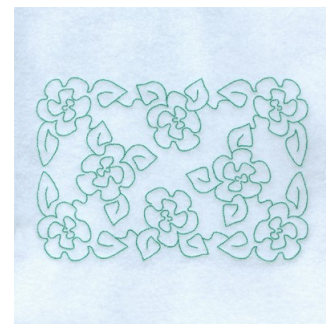

Name: Flower Stipple Machine Embroidery Design

SKU: SB01-CD071910TG

Brand: Starbird Inc

Unique Colors: 13 (1 color Stops)

Unique Colors

	Color Name (Color Code)	Manufacturer - Type
	Super White (1001) [No Color Selected]	madeira - rayon
	Dusty Lilac (1263) [No Color Selected]	madeira - rayon
	Crocus (286)	Exquisite - Polyester 1000m

Complete Color Sequence

#		Color Name (Color Code)	Manufacturer - Type
1		Super White (1001) [No Color Selected]	madeira - rayon
2		Super White (1001) [No Color Selected]	madeira - rayon
3		Crocus (286)	Exquisite - Polyester 1000m