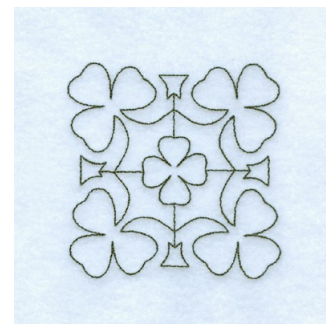

Name: Clover Stipple Machine Embroidery Design

SKU: SB01-CD071910TE

Brand: Starbird Inc

Unique Colors: 13 (1 color Stops)

Unique Colors

	Color Name (Color Code)	Manufacturer - Type
	Super White (1001) [No Color Selected]	madeira - rayon
	Dusty Lilac (1263) [No Color Selected]	madeira - rayon
	Crocus (286)	Exquisite - Polyester 1000m

Complete Color Sequence

#		Color Name (Color Code)	Manufacturer - Type
1		Super White (1001) [No Color Selected]	madeira - rayon
2		Super White (1001) [No Color Selected]	madeira - rayon
3		Crocus (286)	Exquisite - Polyester 1000m