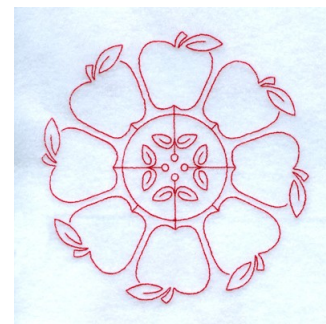

Name: Apple Stipple Machine Embroidery Design

SKU: SB01-CD071910TC

Brand: Starbird Inc

Unique Colors: 13 (1 color Stops)

Unique Colors

	Color Name (Color Code)	Manufacturer - Type
	Super White (1001) [No Color Selected]	madeira - rayon
	Dusty Lilac (1263) [No Color Selected]	madeira - rayon
	Crocus (286)	Exquisite - Polyester 1000m

Complete Color Sequence

#		Color Name (Color Code)	Manufacturer - Type
1		Super White (1001) [No Color Selected]	madeira - rayon
2		Super White (1001) [No Color Selected]	madeira - rayon
3		Crocus (286)	Exquisite - Polyester 1000m