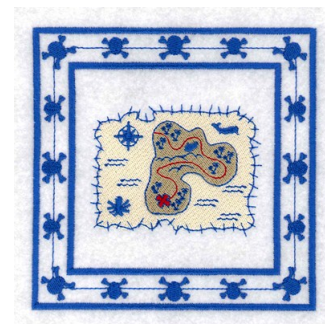

Name: Treasure Map Quilt Square Machine Embroidery Design

SKU: SB01-CD071813FI

Brand: Starbird Inc

Unique Colors: 13 (4 color Stops)

Unique Colors

	Color Name (Color Code)	Manufacturer - Type
	Super White (1001) [No Color Selected]	madeira - rayon
	Dusty Lilac (1263) [No Color Selected]	madeira - rayon
	Crocus (286)	Exquisite - Polyester 1000m

Complete Color Sequence

#		Color Name (Color Code)	Manufacturer - Type
1		Super White (1001) [No Color Selected]	madeira - rayon
2		Super White (1001) [No Color Selected]	madeira - rayon
3		Crocus (286)	Exquisite - Polyester 1000m