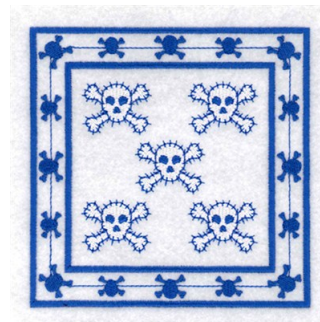

Name: Skulls Quilt Square Machine Embroidery Design

SKU: SB01-CD071813FG

Brand: Starbird Inc

Unique Colors: 13 (2 color Stops)

Unique Colors

	Color Name (Color Code)	Manufacturer - Type
	Super White (1001) [No Color Selected]	madeira - rayon
	Dusty Lilac (1263) [No Color Selected]	madeira - rayon
	Crocus (286)	Exquisite - Polyester 1000m

Complete Color Sequence

#		Color Name (Color Code)	Manufacturer - Type
1		Super White (1001) [No Color Selected]	madeira - rayon
2		Super White (1001) [No Color Selected]	madeira - rayon
3		Crocus (286)	Exquisite - Polyester 1000m