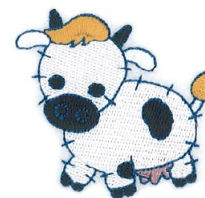

Name: Boy Blue Cow Machine Embroidery Design

SKU: SB01-CD071812FP

Brand: Starbird Inc

Unique Colors: 13 (6 color Stops)

Unique Colors

	Color Name (Color Code)	Manufacturer - Type
	Super White (1001) [No Color Selected]	madeira - rayon
	Dusty Lilac (1263) [No Color Selected]	madeira - rayon
	Crocus (286)	Exquisite - Polyester 1000m

Complete Color Sequence

#		Color Name (Color Code)	Manufacturer - Type
1		Super White (1001) [No Color Selected]	madeira - rayon
2		Super White (1001) [No Color Selected]	madeira - rayon
3		Crocus (286)	Exquisite - Polyester 1000m